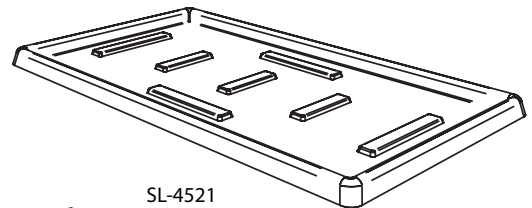

Skirted FRP fiberglass and GFRC Saucers are available to match planters in sizes from 15” to 60”, and in many FRP fiberglass and GFRC colors, textures, and finishes. Check with your salesperson for alternative shapes or sizes.

Skirted Saucers Rectangles

Part. No.	Shape	Exterior (L x W x H)
SL/SCL-2115	Rectangle	21”L x 15”W x 1.5”H
SL/SCL-3315	Rectangle	33”L x 15”W x 1.5”H
SL/SCL-4515	Rectangle	45”L x 15”W x 1.5”H
SL/SCL-5715	Rectangle	57”L x 15”W x 1.5”H
SL/SCL-2519	Rectangle	25”L x 19”W x 1.5”H
SL/SCL-3119	Rectangle	31”L x 19”W x 1.5”H
SL/SCL-3719	Rectangle	37”L x 19”W x 1.5”H
SL/SCL-4619	Rectangle	46”L x 19”W x 1.5”H
SL/SCL-4919	Rectangle	49”L x 19”W x 1.5”H
SL/SCL-5519	Rectangle	55”L x 19”W x 1.5”H
SL/SCL-6119	Rectangle	61”L x 19”W x 1.5”H
SL/SCL-7319	Rectangle	73”L x 19”W x 1.5”H
SL/SCL-9719	Rectangle	97”L x 19”W x 1.5”H
SL/SCL-12119	Rectangle	121”L x 19”W x 1.5”H
SL/SCL-3321	Rectangle	33”L x 21”W x 1.5”H
SL/SCL-4521	Rectangle	45”L x 21”W x 1.5”H
SL/SCL-5721	Rectangle	57”L x 21”W x 1.5”H
SL/SCL-3725	Rectangle	37”L x 25”W x 1.5”H
SL/SCL-5025	Rectangle	50”L x 25”W x 1.5”H
SL/SCL-6125	Rectangle	61”L x 25”W x 1.5”H
SL/SCL-7325	Rectangle	73”L x 25”W x 1.5”H
SL/SCL-9725	Rectangle	97”L x 25”W x 1.5”H
SL/SCL-12125	Rectangle	121”L x 25”W x 1.5”H
SL/SCL-3731	Rectangle	37”L x 31”W x 1.5”H
SL/SCL-4931	Rectangle	49”L x 31”W x 1.5”H
SL/SCL-6131	Rectangle	61”L x 31”W x 1.5”H
SL/SCL-7331	Rectangle	73”L x 31”W x 1.5”H
SL/SCL-9731	Rectangle	97”L x 31”W x 1.5”H
SL/SCL-12131	Rectangle	121”L x 31”W x 1.5”H

Check with your Tournesol Siteworks salesperson to determine which saucer best fits your container. Custom saucer sizes and finishes are available upon request.