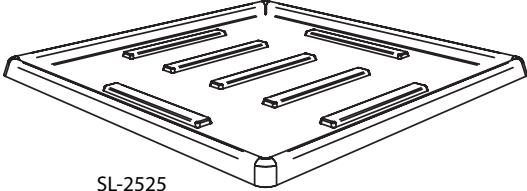

- Lightweight saucers designed for heavy-duty use with both FRP and GFRC containers
- Bottom-return design
- Colors and finishes match Tournesol's standard and designer colors

Skirted FRP fiberglass and GFRC Saucers are available to match planters in sizes from 15" to 60", and in many FRP fiberglass and GFRC colors, textures, and finishes. Check with your salesperson for alternative shapes or sizes.

Skirted Saucers
Round

Part. No. SL=FRP - SCL=GFRC	Shape	Exterior Size (Diameter x height)
SL/SCL-1500	Round	15" Dia. x 1.5"H
SL/SCL-1700	Round	17" Dia. x 1.5"H
SL/SCL-2000	Round	20" Dia. x 1.5"H
SL/SCL-2300	Round	23" Dia. x 1.5"H
SL/SCL-2600	Round	26" Dia. x 1.5"H
SL/SCL-2900	Round	29" Dia. x 1.5"H
SL/SCL-3300	Round	33" Dia. x 1.5"H
SL/SCL-3800	Round	38" Dia. x 1.5"H
SL/SCL-4100	Round	41" Dia. x 1.5"H
SL/SCL-4500	Round	45" Dia. x 1.5"H
SL/SCL-5700	Round	57" Dia. x 1.5"H

SL-2000

SL-2300

Squares

Part. No.	Shape	Exterior Size (Square x height)
SL/SCL-1717	Square	17" Sq. x 1.5"H
SL/SCL-2020	Square	20" Sq. x 1.5"H
SL/SCL-2525	Square	25" Sq. x 1.5"H
SL/SCL-3030	Square	30" Sq. x 1.5"H
SL/SCL-3535	Square	35" Sq. x 1.5"H
SL/SCL-4343	Square	43" Sq. x 1.5"H
SL/SCL-4747	Square	47" Sq. x 1.5"H
SL/SCL-5757	Square	57" Sq. x 1.5"H

SL-2525

Skirted FRP fiberglass and GFRC Saucers are available to match planters in sizes from 15” to 60”, and in many FRP fiberglass and GFRC colors, textures, and finishes. Check with your salesperson for alternative shapes or sizes.