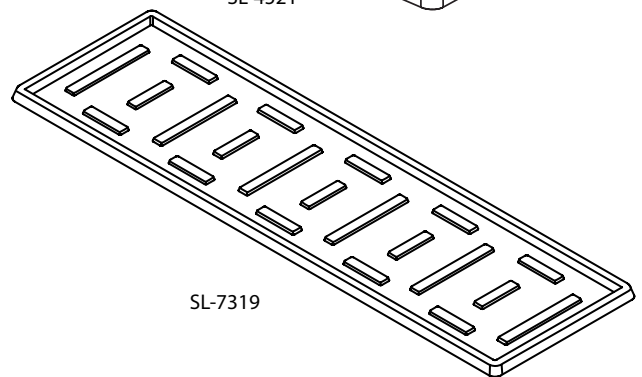

SL-4521

SL-7319

Check with your Tournesol Siteworks salesperson to determine which saucer best fits your container. Custom saucer sizes and finishes are available upon request.